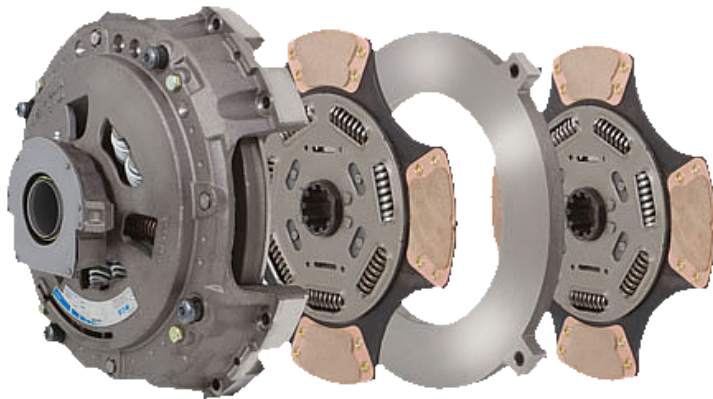

Parts Special

(770) 449-5300

August 2016

*Offer ends 8/31/16

Spicer Clutch
SP/209701-82
\$630.00

Chicago Rawhide Wheel Seal
CHR/47697

\$29.95

PEACH STATE
FREIGHTLINER